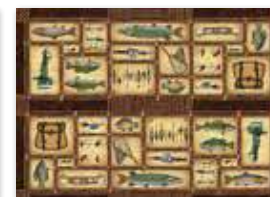

#1880 Fishing