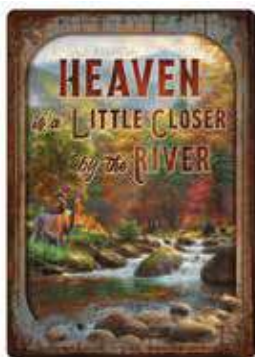

NEW ITEMS!

NEW ITEMS!

NEW ITEMS!

12" X 17" TIN SIGNS

Dealer Code #xxxx-395-48

All feature rolled edges, pre-punched hang holes, durable weatherproof finish, many have embossed surfaces. This continues to be a great selling, high margin category that now has over 200 designs to choose from.

#2717 Drink First

2718 Heaven River

#2721 Think Fishing

#2719 Life River

#2720 River House

#2722 Fishing Drinking

#2723 Veteran Oath

#2724 Guns Chips