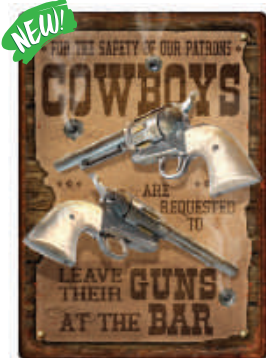

# 12" X 17" TIN SIGNS

Reg \$3.95  
**SPECIAL**  
**\$3.25**

All feature rolled edges, pre-punched hang holes, durable weatherproof finish, many have embossed surfaces. This continues to be a great selling, high margin category that now has over 200 designs to choose from.

#1499 Guns Are Welcome

#2668 Outside Of Horse

#2669 Horse Whiskey

#2665 Courage

#2625 Friends Marshmallows

#2724 Guns Chips

#2667 Safety Cowboys

#1461 Gun Safety