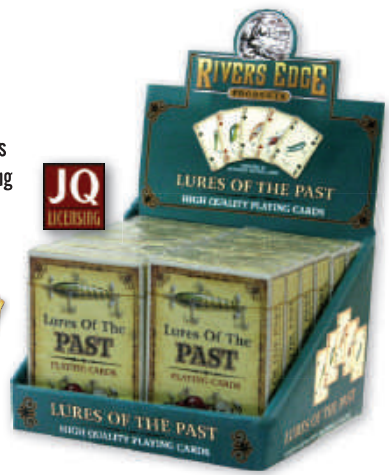

## CRIBBAGE SET

#712 Real carved wood and hand painted with a beautiful antique finish. Pegs store in angled holes in the "tail" of the board. Approximate size 25" x 10" (cards included). Also looks great as a wall hanging - recessed hanger on back included.

# PLAYING CARDS

Reg \$1.65  
**SPECIAL**  
**\$1.25**

ALL SOLD IN FULL DISPLAY OF 12 ONLY

**#1549**  
Mossy Oak Camouflage Deer Playing Cards  
Featuring Mossy Oak Break-Up Country Camo along with the art of Jon Q Wright, each deck has a unique, corresponding deer image for each card of the suit.

**#1550**  
Lures of the Past Playing Cards

Each deck has 54 different playing cards showing the colorful history of the fishing lure dating back to the 1800's to 1940.

**#W1450**  
"Winchester" Playing Cards