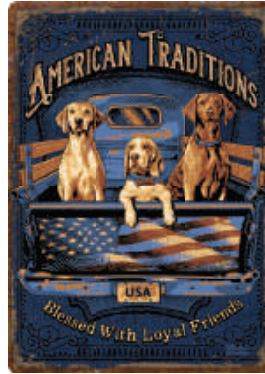

#2267 American Traditions Dogs