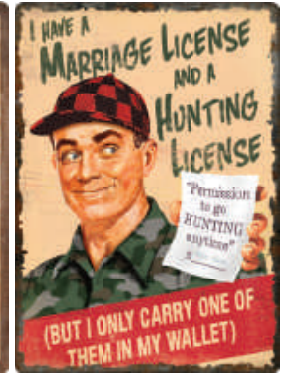

# 12" X 17" TIN SIGNS

All feature rolled edges, pre-punched hang holes, durable weatherproof finish, many have embossed surfaces. This continues to be a great selling, high margin category that now has over 200 designs to choose from.

#1457 What Doesn't Kill You

#1436 Wash Your Paws

#2267 American Traditions Dogs

#1483 Except Dogs

#1455 Marriage License Hunting

#2720 River House

#1530 Nut House

#1594 Live The Legend