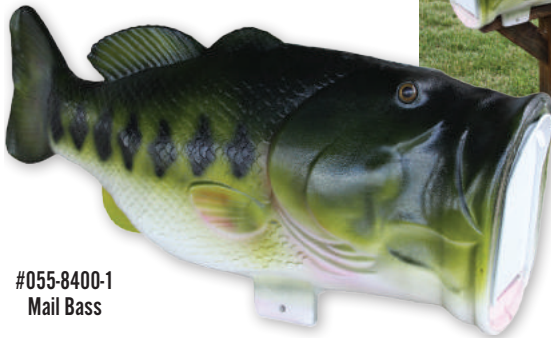

Approx Size
40"L x 16"H x 10"W