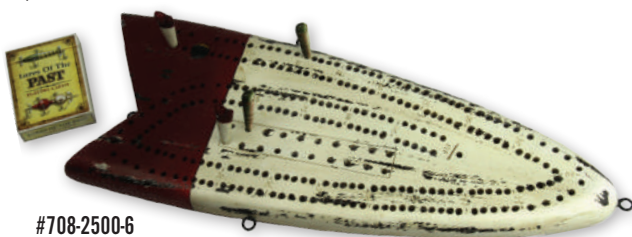

# CRIBBAGE SETS

Hand painted polyresin design. Each comes with pegs and a deck of our antique lure or deer camo playing cards in a full color box. Antique lure board is 18" x 7", moose board is 23" x 12"