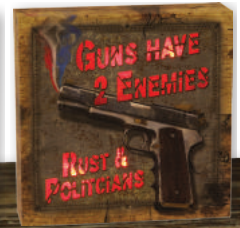

#2356 Rust & Politicians