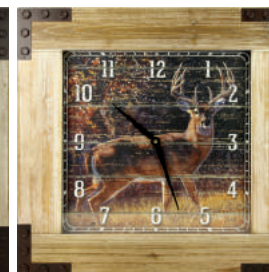

#1177-3695-2 Whitetail Deer