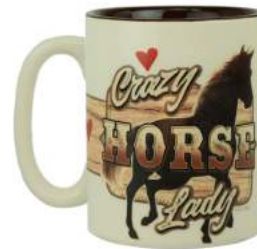

#2673 Crazy Horse Lady