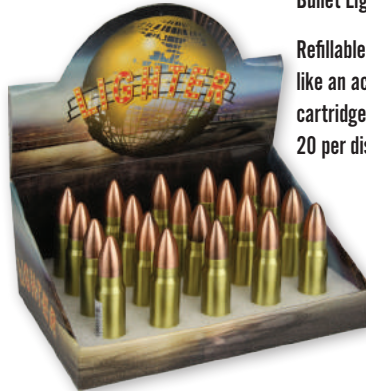

#9525-295-240
Bullet Lighters

Refillable lighters look like an actual rifle cartridge. 20 per display