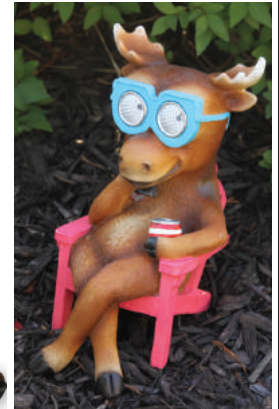

#2477-350-6
Moose (8" H)