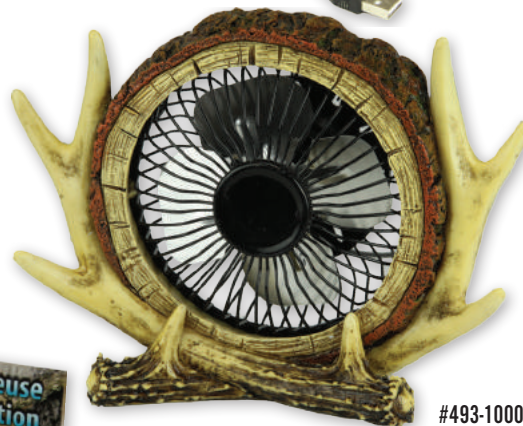

# USB FANS

Keep cool in style with these great looking fans. Insert the USB cable into your computer or any USB power source. 4" diameter fan.

#492-1000-8 Bears USB Fan

#493-1000-8 Antler USB Fan

#3256-350-96