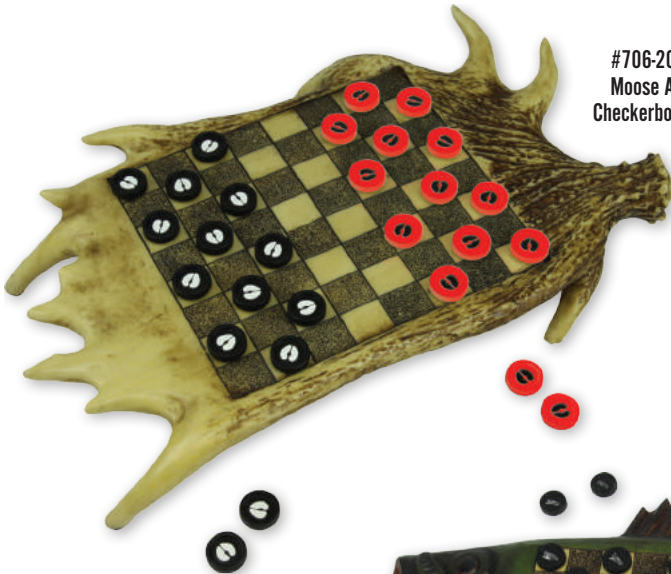

CHECKERBOARD SETS

#706-2000-4
Moose Antler
Checkerboard Set