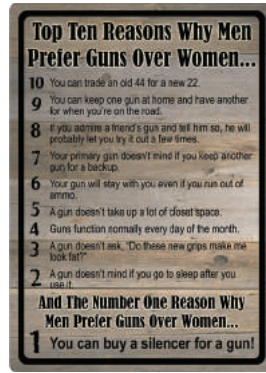

#1448 Tool Rules

#2267 American Traditions Dogs

#1483 Except Dogs

#1455 Marriage License Hunting

#2256 Proud Americans

#1482 AHole

#4511 No Wake Zone

#1500 Lord's Prayer