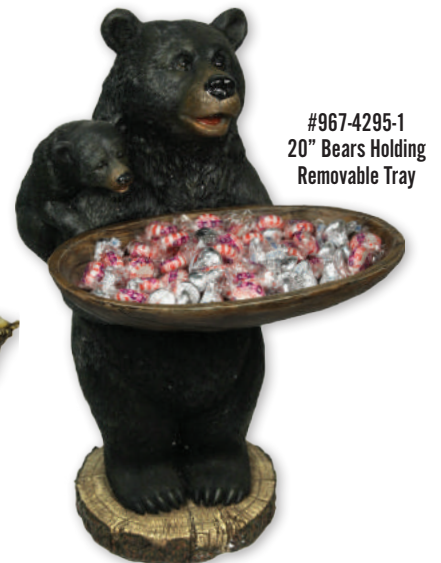

#889-2725-2  
3 Bowl Antler Dish  
(3 glass dishes included)

#956-2135-4  
Wood Look  
Bears Basket  
(13" x 10" x 10")

#773-2195-4  
Antler Glass Dish  
(approx 10"H)

#772-2095-8  
Birds Glass Dish  
(approx 10"H)