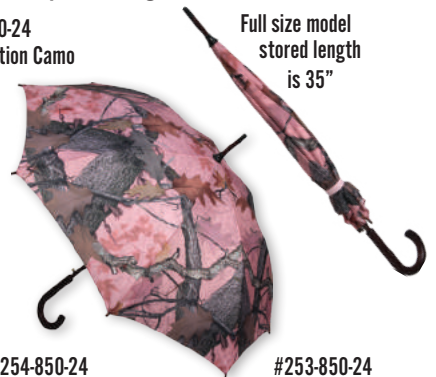

Full size model
stored length
is 35"