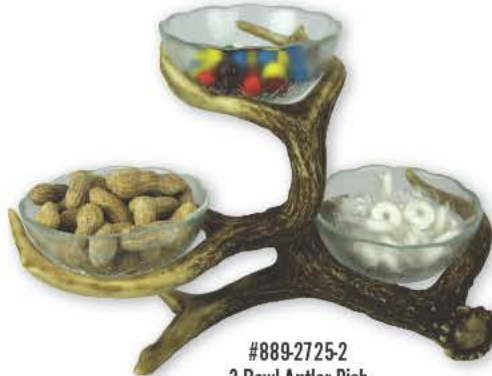

#774-2095-8
Cute Bear Glass Dish
(approx 8" high)

#890-1465-6
Small Moose Antler Bowl
(12" x 8" x 3" high)

#871-1350-4
Elk / Log Serving Tray
(22" x 9")

#953-2395-4 Loon
(14" long)

#766-900-8
Crawfish Glass Dish
(approx 10"H)