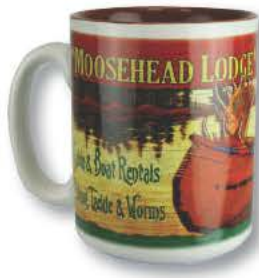

#2022 Prayer

#2023 We The People

#2024 Ban Idiots

BOTTLE OPENERS

WINE ACCESSORIES

#1823-875-24
Rustic Moose

#1824-875-24
Rustic Bear

4.5" x 9" weathered wood backed bottle opener features a hand painted polyresin "bronze" Moose or Bear accent, and heavy duty steel bottle opener with rustic finish.

#1825-379-24
Bear Cast Iron Bottle Opener

#699-495-12
Bear Holding Corkscrew

#200-695-48
Antler Corkscrew & Bottle Stopper

#194-395-48
Western
6Pc Wine Charms

16OZ CERAMIC MUGS

16oz ceramic mugs featuring great looking unique art designs from the artists of JQ Licensing. Packaged in individual boxes. Microwave safe, hand wash recommended.

Dealer Code #xxxx-485-12

#2455 Deer Man Cave

#2456 Bear Man Cave

#2457 Moosehead Lodge

#2458 Welcome To The Cabin

#2459 Drink Coffee

Dealer Code #xxxx-485-24

#2648 Beach Happy