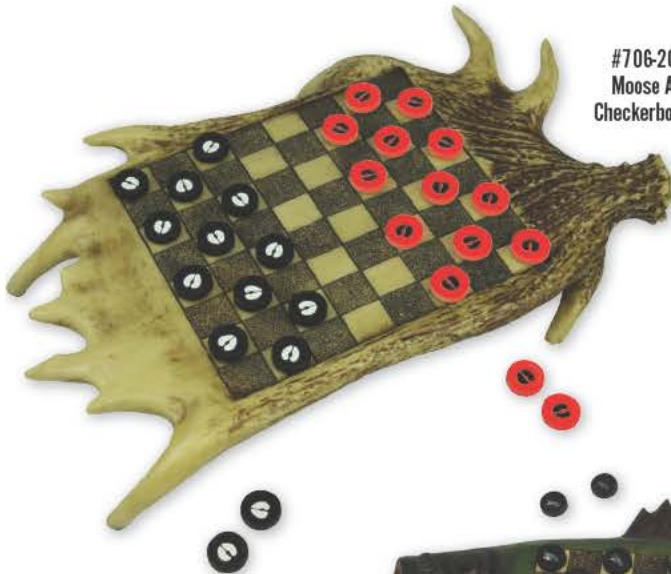

#682
Bobber

#687
Deer

#690
Bass

#696
Moose

CHECKERBOARD SETS

#706-2000-4
Moose Antler
Checkerboard Set

#713-2000-3
Bear Checkerboard Set

#704-2200-4
Largemouth Bass
Checkerboard Set

PLAYING CARDS & DICE IN COLLECTABLE TINS

All include 2 decks of casino quality playing cards and 5 dice, in an attractive felt lined gift tin with embossed lid. The or design for each card of the suit. All are attractively packaged in a full color clam pack.