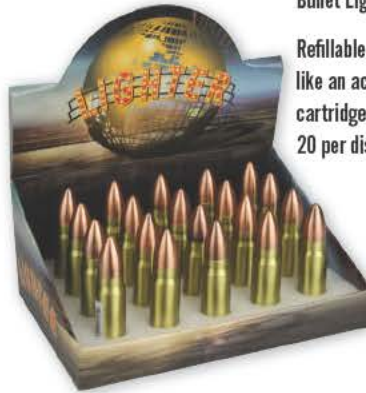

#9525-295-240
Bullet Lighters

Refillable lighters look like an actual rifle cartridge. 20 per display