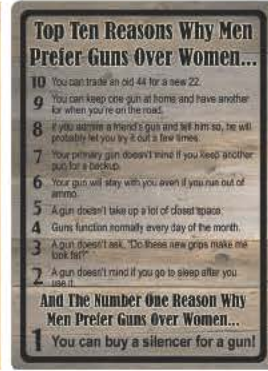

#1448 Tool Rules

#2267 American Traditions Dogs

#1483 Except Dogs

#1455 Marriage License Hunting

#2256 Proud Americans

#1482 AHole

#4511 No Wake Zone

#1500 Lord's Prayer