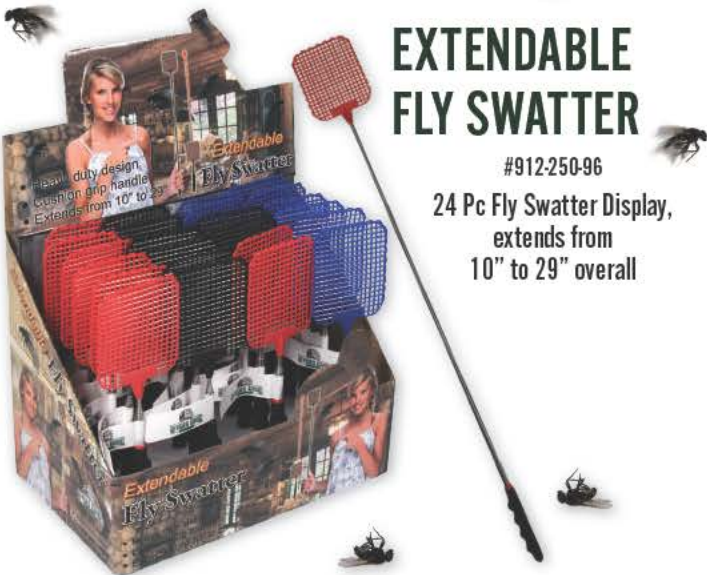

EXTENDABLE CAMO BACK SCRATCHER

#913-195-200

25 Pc Camo Back Scratcher Display, extends from 7" to 17" overall with handy pocket clip