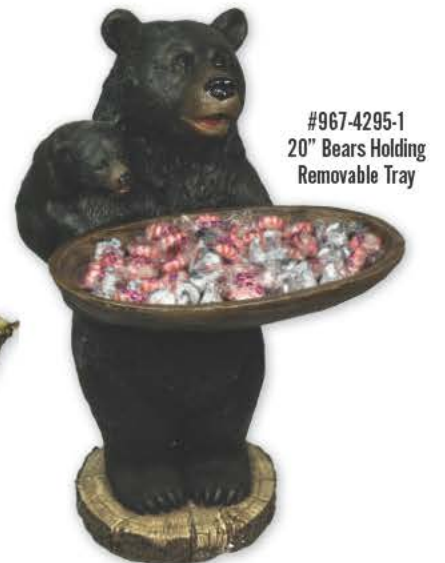

#889-2725-2
3 Bowl Antler Dish
(3 glass dishes included)

#956-2135-4
Wood Look
Bears Basket
(13" x 10" x 10")

#773-2195-4
Antler Glass Dish
(approx 10"H)

#772-2095-8
Birds Glass Dish
(approx 10"H)

#967-4295-1
20" Bears Holding
Removable Tray