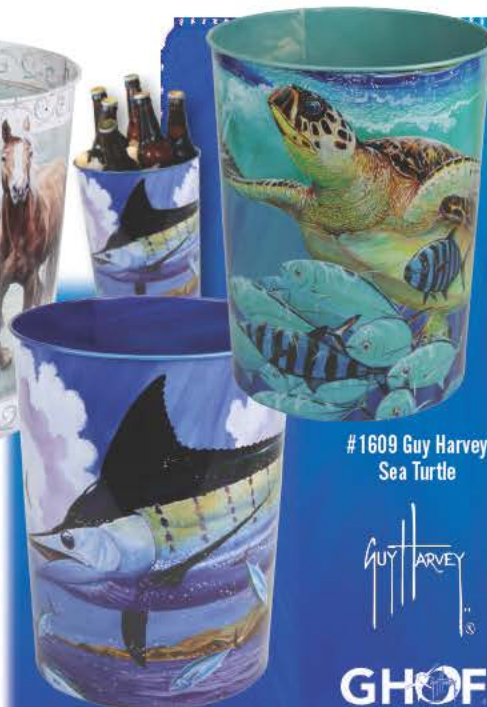

Dealer Code #xxxx-595-12

#1574 Bear

#1576 Fishing

#1578 Horses

#1575 Cabin

#1577 Deer Scene

#1609 Guy Harvey Sea Turtle

SOLD IN FULL CASES OF 12 ONLY
May mix in lots of 6 of two designs