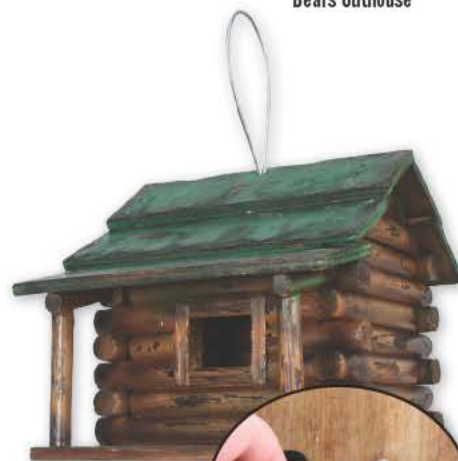

#624-1750-8
Log Cabin Birdhouse

All wood construction, this great looking bird house is 7.5" x 9" and 7.5" high. Heavy duty wire rope for hanging, removable plastic cleanout plug on bottom.

10 FOOT 10 PIECE DECORATIVE PARTY LIGHT SETS