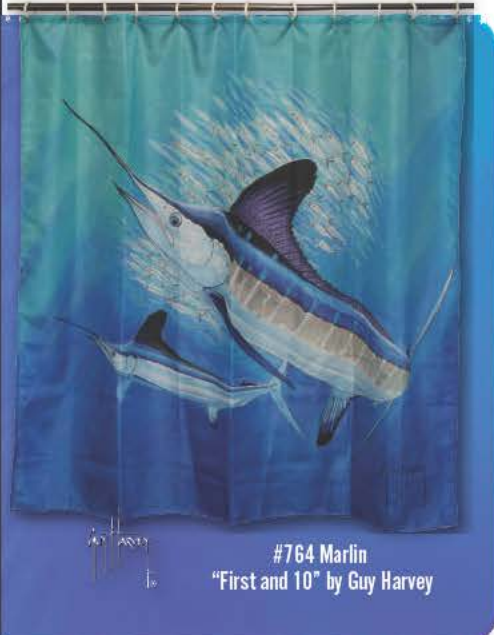

#764 Marlin
"First and 10" by Guy Harvey