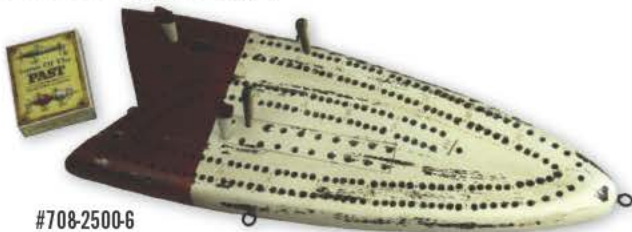

#1546-165-96

CRIBBAGE SETS

Hand painted polyresin design. Each comes with pegs and a deck of our antique lure or deer camo playing cards in a full color box. Antique lure board is 18" x 7", moose board is 23" x 12".