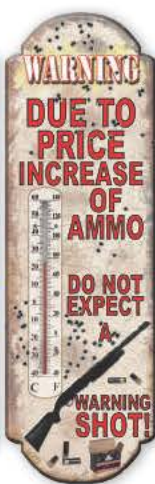

#1393
Due To
Price Increase