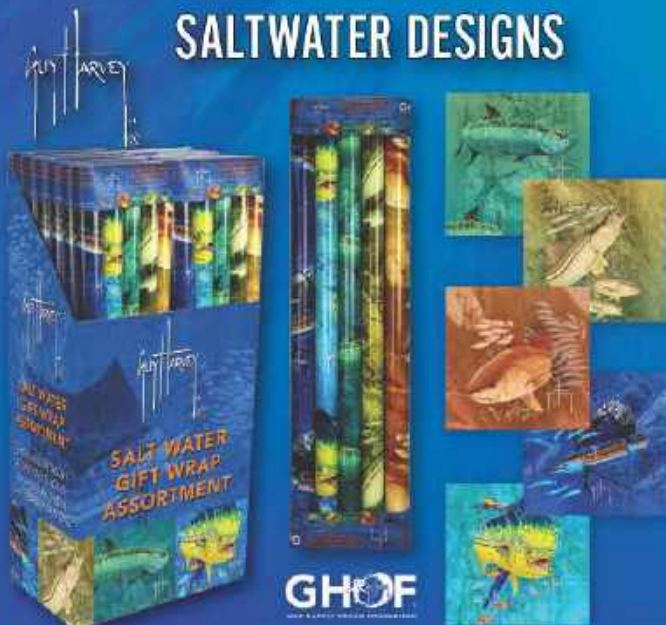

SALTWATER DESIGNS

GHOFF

Help Us Support Marine Wildlife. A portion of your purchase goes to the Guy Harvey Ocean Foundation to support marine wildlife and ocean conservation efforts around the globe.

Each 5 Pack contains 1 roll each of Tarpon, Sailfish, Snook, Redfish and Dorado

#080-590-12 Guy Harvey 5 Roll Packs