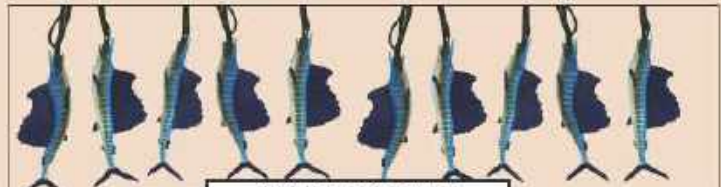

#378-1095-24 Sailfish LED