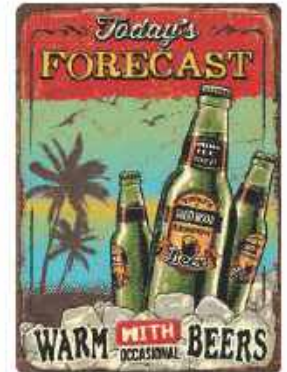

#1436 Wash Your Paws

#1530 Nut House

#1593 Ride Free

#1594 Live The Legend

#2216 Forecast Beers

#2262 You Are On Video

#1442 Lord Give Me Coffee

#1445 I Hired A Bartender