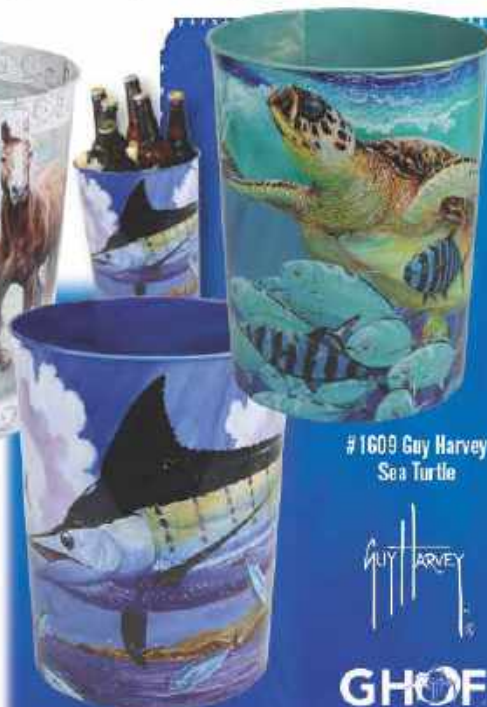

Dealer Code #xxxx-595-12

#1574 Bear

#1576 Fishing

#1578 Horses

#1575 Cabin

#1577 Deer Scene

#1609 Guy Harvey Sea Turtle

#1608 Guy Harvey Marlin