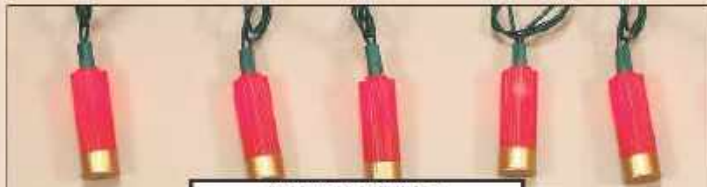

#431-895-24 Shotshells