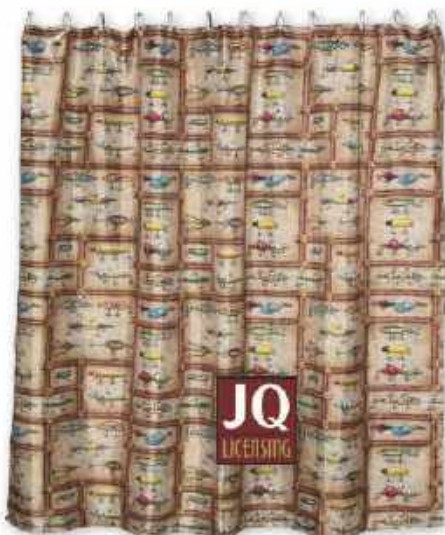

#755 Deer
"Beside Still Water" by Jim Hansel

#W1230 Winchester Horse & Rider

#763 Bear
"Shadow in the Mist" by Jim Hansel

#764 Marlin
"First and 10" by Guy Harvey

#760 Antique Lures
by JQ Wright

#768 Horses
"Rush Hour" By Victoria Wilson-Schultz