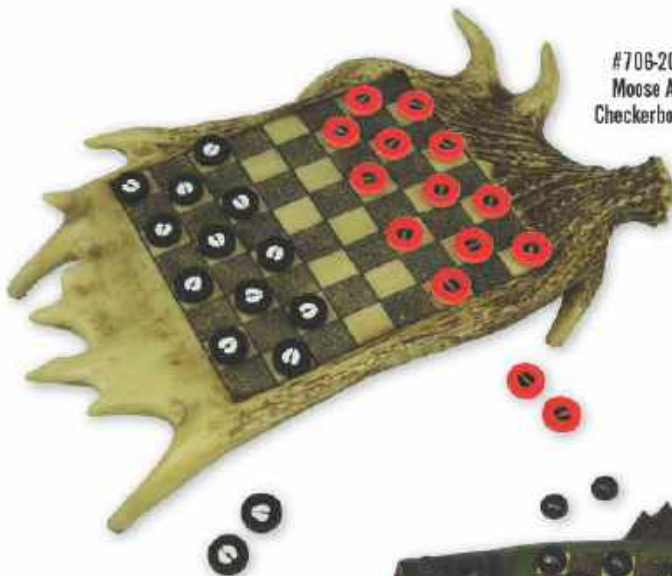

CHECKERBOARD SETS

#706-2000-4
Moose Antler
Checkerboard Set