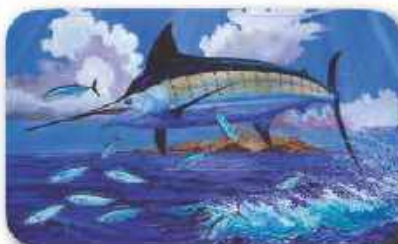

#1819 Guy Harvey Marlin