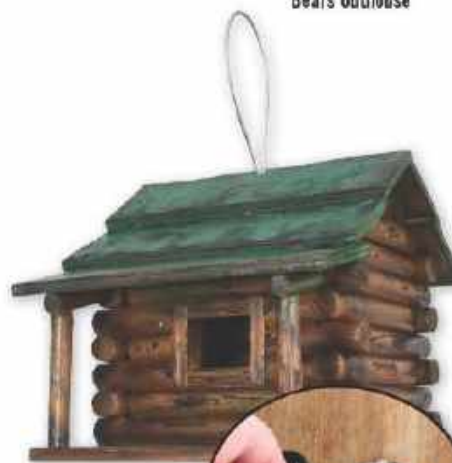

#624-1750-8
Log Cabin Birdhouse

All wood construction, this great looking bird house is 7.5" x 9" and 7.5" high. Heavy duty wire rope for hanging, removable plastic cleanout plug on bottom.

10 FOOT 10 PIECE DECORATIVE PARTY LIGHT SETS