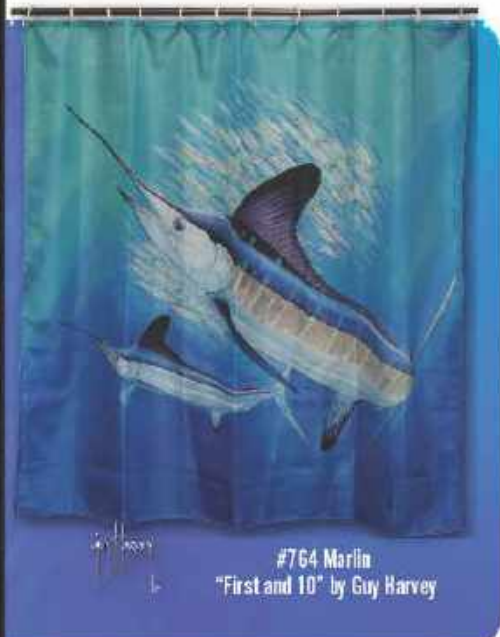

#764 Marlin
"First and 10" by Guy Harvey