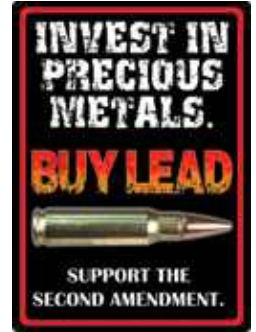

Reg \$4.42
SPECIAL
\$3.95

12" X 17" TIN SIGNS

All feature rolled edges, pre-punched hang holes, durable weatherproof finish, many have embossed surfaces. This continues to be a great selling, high margin category with 80 designs to choose from.

#1437 Guardians Of The Constitution

#1442 Lord Give Me Coffee

#1445 I Hired A Bartender

#1460 Ban Idiots Not Guns

#1495 Invest In Precious Metals

#1498 No Trespassing You Are Here

#1500 Lord's Prayer

#1511 If You Can Read