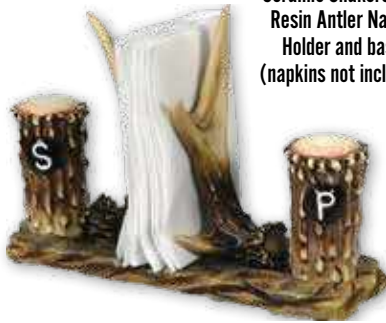

#600
Crawfish