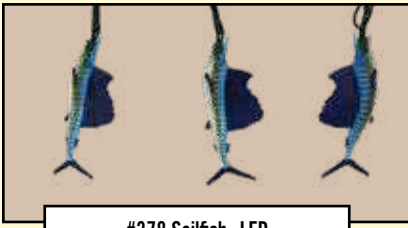

#378 Sailfish - LED