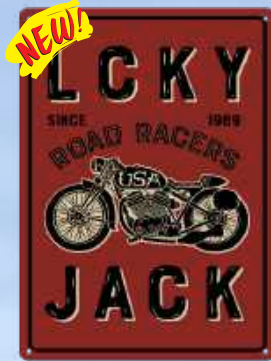

# TIN SIGNS - 12" X 17"

All feature rolled edges, pre-punched hang holes, durable weatherproof finish, many have embossed surfaces. This continues to be a great selling, high margin category that now has a large variety of designs to choose from.

Reg \$4.42  
**SPECIAL**  
**\$3.95**

#2814 Moon Shine

#2822 Skull Moto Club

#2823 LCKY Jack

#2825 Live Fast Wild Ones

#2809 My Tools My Rules

#2810 Old Indian Fire Water

#2794 Say No To Pot