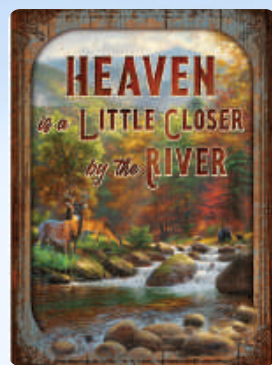

#2718 Heaven River