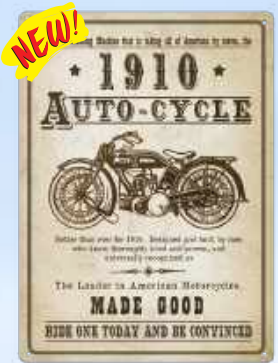

Reg \$4.42  
**SPECIAL**  
**\$3.95**

#2799 Abraham Drinkin

#2800 If You Tap It

#2803 Drinking Inside is Cool

#2806 Hold My Beer NASA

#2807 Dad Well Oiled Machine

#2808 Dad's Garage

#2813 Are You On Crack

#2818 I Stopped Drinking For Good

#2820 1910 Auto-Cycle

#2821 Bad To The Bone

#2824 Fast Boys Speed Shop

#2826 Blame The Booze

#2827 Hangover Cure

#2828 Dirty Old Man

#2817 Dirty Glass Whiskey