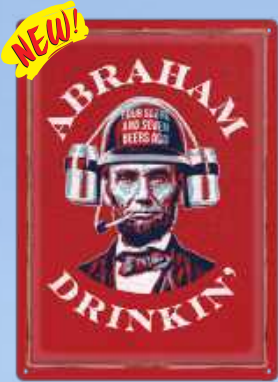

## SALT & PEPPER SHAKERS

Reg \$4.95  
**SPECIAL**  
\$4.50

#2067 Bullet

Reg \$11.00  
**SPECIAL**  
\$9.95

#541 Boots

Reg \$12.00  
**SPECIAL**  
\$10.95

#582 Tree Frog

Reg \$8.50  
**SPECIAL**  
\$7.95

# TIN SIGNS - 12" X 17"

All feature rolled edges, pre-punched hang holes, durable weatherproof finish, many have embossed surfaces. This continues to be a great selling, high margin category that now has a large variety of designs to choose from.

Reg \$4.42  
**SPECIAL**  
**\$3.95**

#2799 Abraham Drinkin

#2800 If You Tap It

#2803 Drinking Inside is Cool

#2806 Hold My Beer NASA

#2807 Dad Well Oiled Machine

#2808 Dad's Garage

#2813 Are You On Crack