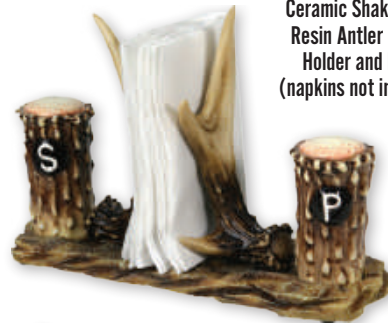

#533
Horse

#534
Bear
S&P / Toothpick or Candle Holder
(Toothpicks not included)

#577
Duck
(Banded Leg)

#582
Tree Frog

#583
Bass

#BBBRSP
Rooster

#BBBASP
Alligator

#520
Ceramic Shakers with
Resin Antler Napkin
Holder and base.
(napkins not included)

#600
Crawfish

#548
Baby Alligator
with Eggs

#50RE
Motorcycle

#555
Dorado

#571
Fishing Creel

#556
Sea Turtle

#BBBSP
Blue Crab

Shop Online at www.riversedgeproducts.com