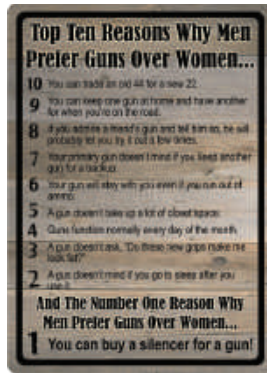

#1559 10 Reasons