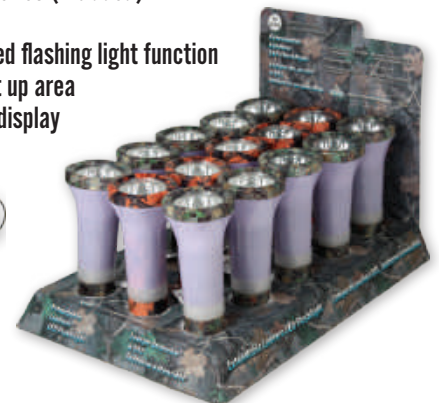

WINCHESTER 9 LED SHOTSHELL FLASHLIGHTS

SOLD 15 Per Display

#W1301R

Winchester is a registered trademark of Olin Corp and is used with permission.

ORNAMENT ASSORTMENTS

#867
Resin - 6 Piece Western Boot and Cowboy Hat Assortment.

#866
Real wood - Replica lures about 3" long, 12 each assortment contains one of each style shown. Bulk pack.

#866B
Real wood - 6 Piece Antique Lure Assortment

TRAILER BALL COVERS

A long time Rivers Edge favorite, and still great sellers today are back by popular demand. These flexible, durable, decorative trailer ball covers will fit either a 1-7/8" or 2" trailer ball. Patented and copyrighted by River's Edge. (hitch - not included)

#682
Bobber

U.S. Patent
#D4502,204S / D454,524S

#687
Deer

#690
Bass

#696
Moose

SHOTSHELL LED FLASHLIGHT

#917

- Precision machined aluminum LED flashlight
- Looks like a real shotgun shell. 3" long x 3/4" diameter
- Efficient long lasting LED bulb
  - Weather resistant sealed construction
- Operates on 1 AA battery (included)
- Handy carabiner

SOLD 15 Per Display

LED LANTERN FLASHLIGHT

- Operates on 3 AAA batteries (included)
- 8 LED bright lights
- 2 in 1 steady white or red flashing light function
- Extend and hang to light up area
- Sold 15 per countertop display (10 green camo and 5 orange camo)

#1187