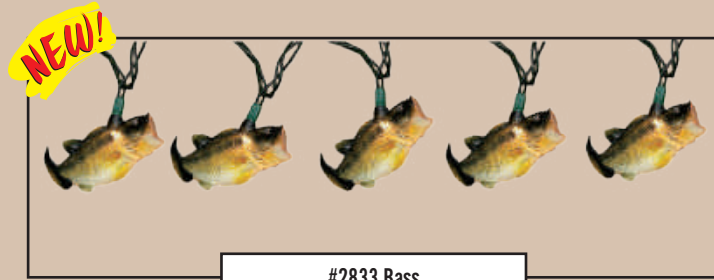

10' - 10 PIECE DECORATIVE PARTY LIGHT SETS - LED

These standard sized UL approved lights can be connected end to end (up to 3 sets). Each set is fused and has two extra bulbs. Weather resistant for indoor or outdoor use, in clear PVC packaging.

Great for Campers and RVer's Light up your Campsite with Style!

#2833 Bass

10' - 10 PIECE DECORATIVE PARTY LIGHT SETS LED

These lights are battery operated and require three AAA batteries (not included). Designed with weather resistant materials, these string lights are compatible with indoor and outdoor use, and they are made to last. They are easy to use, just switch them on once the batteries are installed.

With Twinkling "Fire Fly" Lights Inside Each Jar, Uses 3 AA Batteries

10' - 10 PIECE DECORATIVE PARTY LIGHT SETS

These standard sized UL approved lights can be connected end to end (up to 3 sets). Each set is fused and has two extra bulbs. Weather resistant for indoor or outdoor use, in clear PVC packaging.