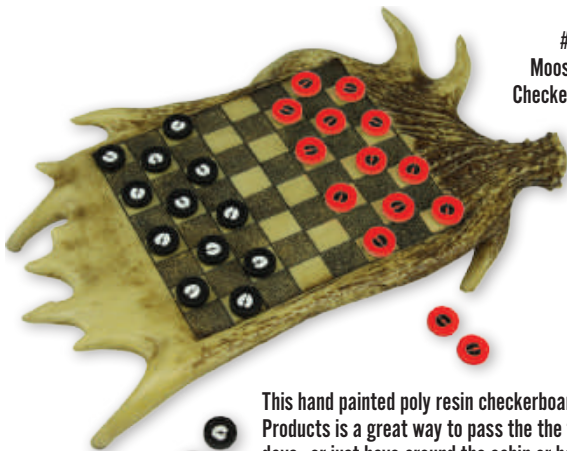

BEARS IN CANOE DOMINO SET

#800

Hand painted polyresin Canoe with Bears, approx 10" long, holds wood domino set. Dominoes included.

CHECKERBOARD SETS

#706
Moose Antler
Checkerboard Set

This hand painted poly resin checkerboard set from River's Edge Products is a great way to pass the the time on those cold winter days - or just have around the cabin or house as a nice decor enhancement. Checkers included with the set are made to match the checkerboard design. These checkers have an amazing rendition of a moose track on them.