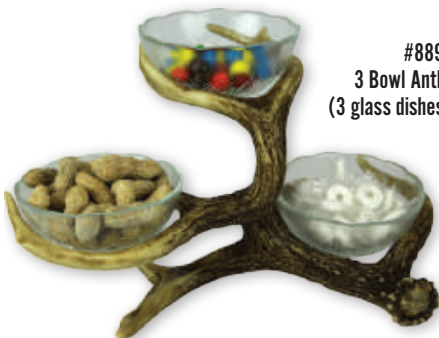

#774
Cute Bear Glass Dish
(approx 8" high)

#773
Antler Glass Dish
(approx 10"H)

#772
Birds Glass Dish
(approx 10"H)

#889
3 Bowl Antler Dish
(3 glass dishes included)

#953 Loon
(14" long)

#956
Wood Look
Bears Basket
(13" x 10" x 10")