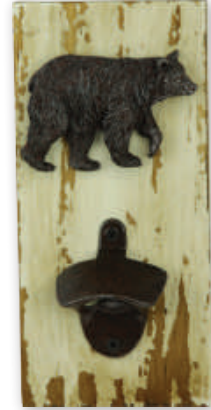

#1824 Rustic Bear