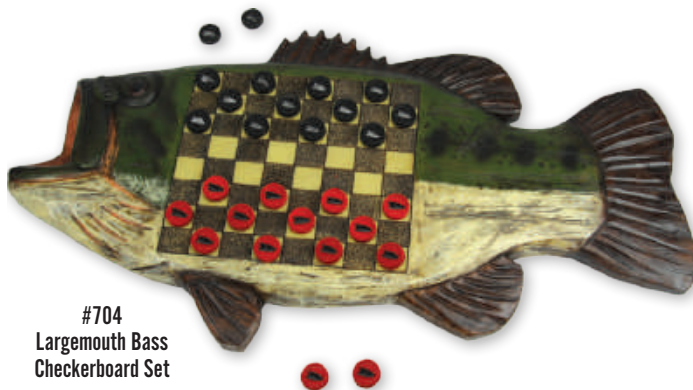

BEARS IN CANOE DOMINO SET

#800

Hand painted polyresin Canoe with Bears, approx 10" long, holds wood domino set. Dominoes included.

CHECKERBOARD SETS

#706
Moose Antler
Checkerboard Set

This hand painted poly resin checkerboard set from River's Edge Products is a great way to pass the the time on those cold winter days - or just have around the cabin or house as a nice decor enhancement. Checkers included with the set are made to match the checkerboard design. These checkers have an amazing rendition of a moose track on them.

#704
Largemouth Bass
Checkerboard Set

Fish not biting? This hand painted poly resin checkerboard set from River's Edge Products is a great way to pass the the time when the fish don't want to cooperate - or just have around the cabin or house as a nice decor enhancement. Checkers included with the set are made to match the checkerboard design. These specific checkers have small pictures of bass on them.