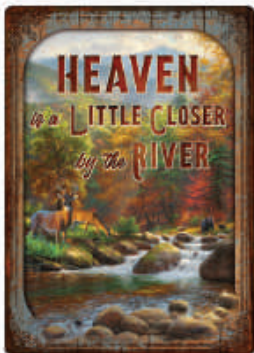

#2708 More Kit

#2709 Gun Discipline

#2710 Vote Politician

#2712 Beer Sure

#2714 Trust Beer

#2716 Bar Phone Fees

#2717 Drink First

2718 Heaven River

#2721 Think Fishing

#2722 Fishing Drinking

#2723 Veteran Oath

#2724 Guns Chips

Prices are subject to change without notice. We reserve the right to correct any pricing errors or omissions.

12" X 17" TIN SIGNS