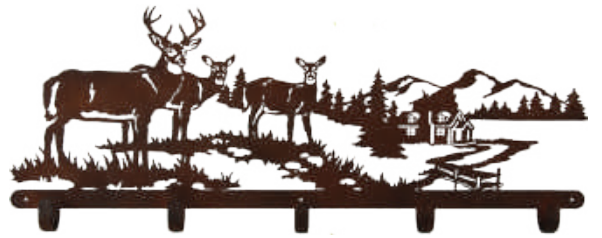

#1368
Bears In Canoe Welcome
16" W x 8" H.

#1379 Western Welcome

#1380
Bear Welcome Sign
22" W x 12" H.

#1382 Antler Welcome

#1383 Birch Bear Welcome

#1384
Euro Deer Small (13")

WALL MOUNTED COAT RACKS

Our laser cut metal coat racks are designed with rustic, weathered black and brown finishes. Each Coat Rack is crafted with five heavy duty hooks for coats or hats. The racks are easily mounted with included flush mount hangers on the back of each coat rack. The coat racks measure 32" long x 13" wide.

#2004 Bear
© Joe Hautman / MHS Licensing.
A simplified mountainous scene featuring a lone bear and cabin

#2002 Deer
© Darrell Bush / MHS Licensing.
Three simplified whitetail deer stand watch over a mountain valley