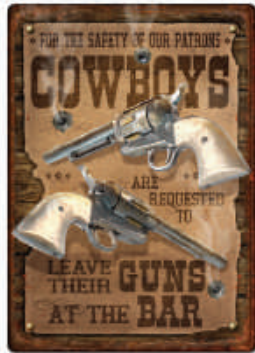

#2667 Safety Cowboys