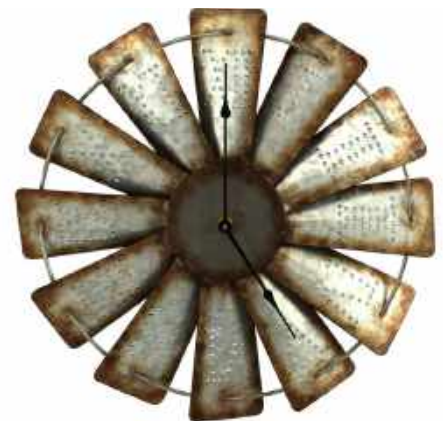

METAL WINDMILL CLOCK

#2679
15" x 15" x 1-1/4"

This windmill clock is made with 12 blades each blade represents an hour and brings a unique look to clocks in every house.

Shop Online at www.riversedgeproducts.com