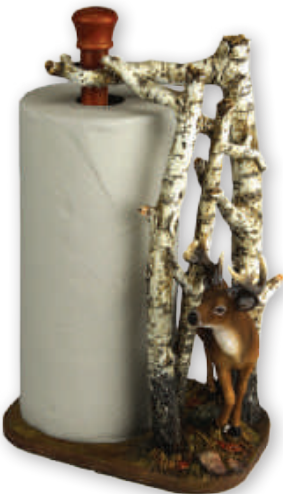

#847
Standing Deer