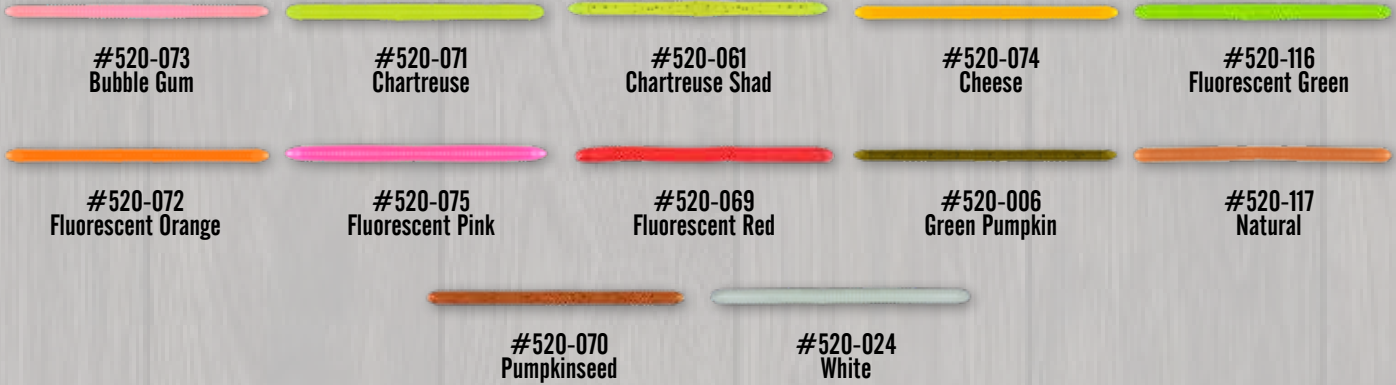

**CLOSEOUT
$0.75**

PRO STRIKER BAITS TROUT WORM - 3" 25-PACK