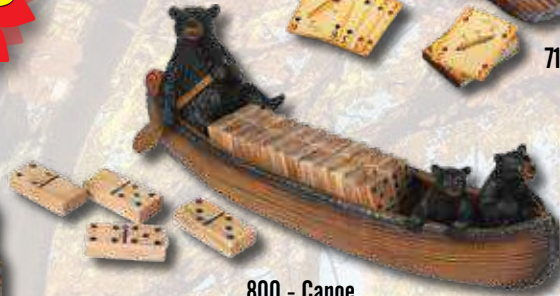

039 - Deer Scene

2776 - Season Of Plenty

2771 - Fishing The Falls

2768 - Horses On Seashore

2774 - Spring Arrivals

2789 - American Game

2773 - Fall Plowing

2777 - Walleye On The Rocks

CHECKERBOARD SETS / DOMINO SET / CRIBBAGE BOARD

713 - Bear

704 - Bass

Reg \$29.50
SPECIAL \$28.50
RIVERS EDGE PRODUCTS

712 - Fish

800 - Canoe

PLAYING CARDS - MINIMUM 12 PER DISPLAY

Reg \$1.98
SPECIAL \$1.50
RIVERS EDGE PRODUCTS

2955 - Alien

1550 - Antique Lures

2863 - Bears

2864 - Cabins

1547 - The Wild West

2861 - Freshwater

1546 - Guy Harvey

2862 - Happy Hour