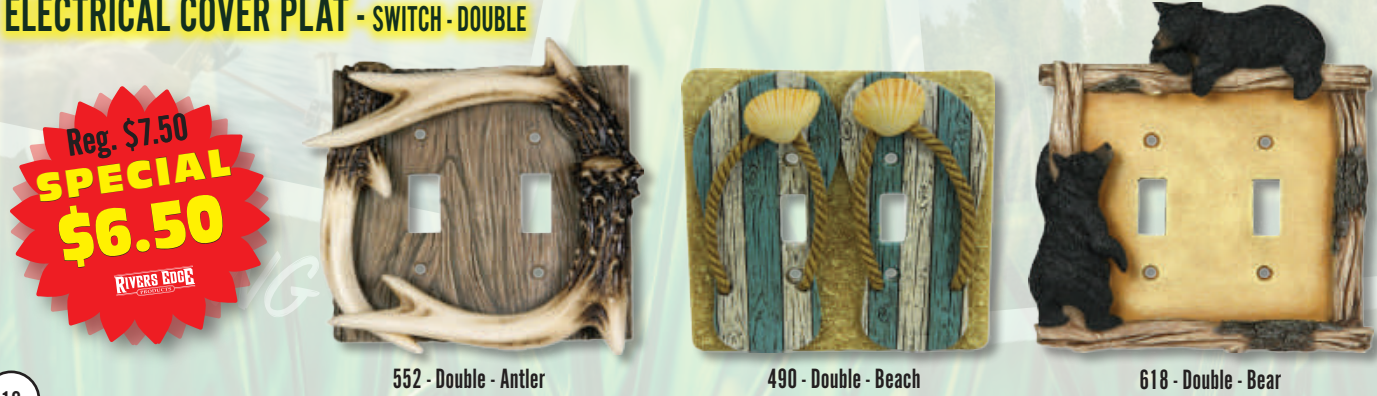

489 - Single - Beach

551 - Single - Antler

611 - Single - Birch Bear

Reg. \$6.50
SPECIAL \$4.50
RIVERS EDGE PRODUCTS

ELECTRICAL COVER PLATE - DECORATIVE STYLE - SINGLE

2158 - Single - Antler

2156 - Single - Bear

2159 - Single - Beach

Reg. \$6.50
SPECIAL \$5.25
RIVERS EDGE PRODUCTS

ELECTRICAL COVER PLATE - DECORATIVE STYLE - DOUBLE

2162 - Double - Antler

2160 - Double - Bear

2163 - Double - Beach

Reg. \$8.50
SPECIAL \$6.50
RIVERS EDGE PRODUCTS

ELECTRICAL COVER PLAT - SWITCH - DOUBLE

552 - Double - Antler

490 - Double - Beach

618 - Double - Bear

Reg. \$7.50
SPECIAL \$6.50
RIVERS EDGE PRODUCTS

CEILING FAN PULL

Reg. \$4.95
SPECIAL
\$3.95
 RIVERS EDGE PRODUCTS

340 - Steer Skull

353 - Bass

338 - Cowboy Boot

345 - Deer Antler

337 - Horse

346 - Shot Shell

NIGHT LIGHT WITH SENSOR

Reg. \$8.95
SPECIAL
\$7.95
 RIVERS EDGE PRODUCTS