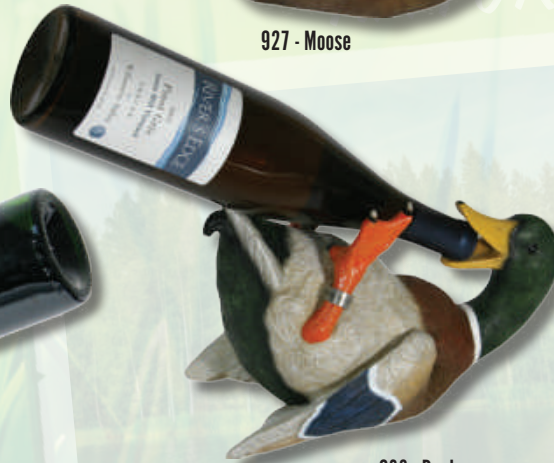

EVERY DAY SPECIAL \$8.50

526 - Euro Deer

BBBSP - Rooster

570 - Fishing Bear

EVERY DAY SPECIAL \$9.98

2887 - Campfire

2886 - RV Camper

EVERY DAY SPECIAL \$10.00

578 - Moose Holding

Reg \$18.95 SPECIAL \$17.95

WINE BOTTLE HOLDER

982 - Antler

934 - Alligator

927 - Moose

935 - Cute Bear

938 - Duck

ELECTRICAL COVER PLATE - RECEPTACLE - SINGLE

550 - Single - Antler

616 - Single - Bear

488 - Single - Beach

Reg. \$6.50
SPECIAL \$4.50
RIVERS EDGE PRODUCTS

ELECTRICAL COVER PLATE - SWITCH - SINGLE

617 - Single - Bear