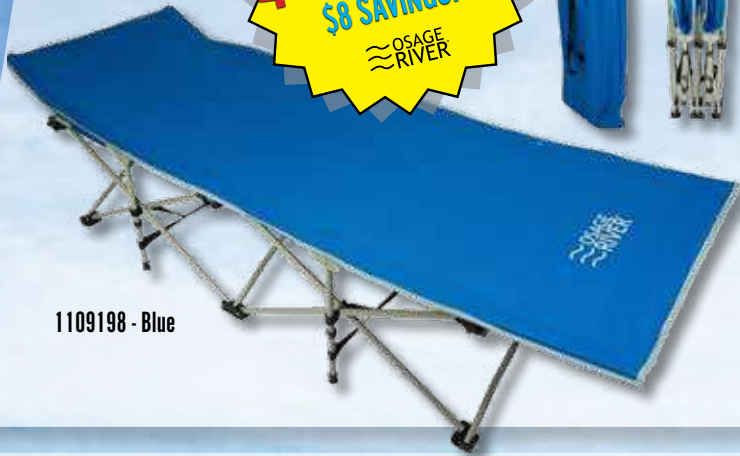

2506 - Nut House

2738 - River House

2785 - The Beach Is Calling

2783 - The Pursuit Of Happiness

CALL : (888) 326-6200

1 RIVERS EDGE COURT | ST. CLAIR, MO 63077

WWW.RIVERSEDGEPRODUCTS.COM

FOLDING MAT COT

Reg \$46
\$38.00
 \$8 SAVINGS!
 OSAGE RIVER

1109198 - Blue

1109199 - Grey

1116129 - Mint Green

1109197 - Red

1116130 - Pink

MICROFIBER FLEECE SLEEPING BAG LINER

Reg \$12.50
\$11.95
 \$0.55 SAVINGS!
 OSAGE RIVER