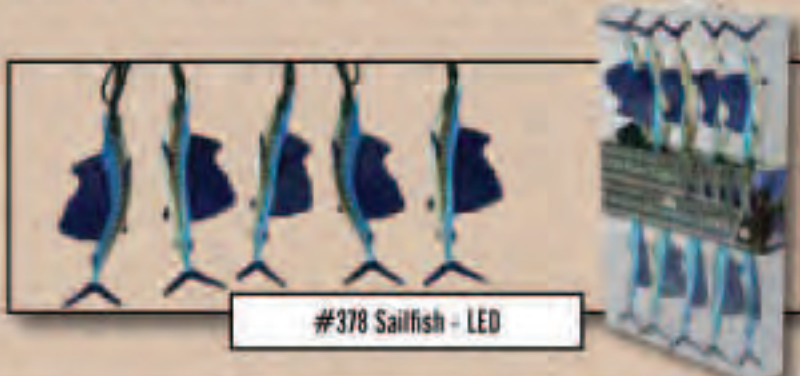

#378 Sailfish - LED