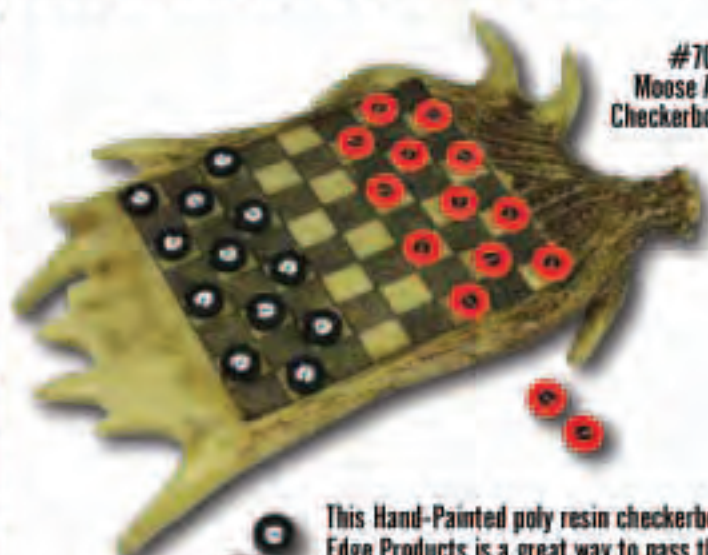

CHECKERBOARD SETS

#706
Moose Antler
Checkerboard Set

This Hand-Painted poly resin checkerboard set from Rivers Edge Products is a great way to pass the time on those cold winter days - or just have around the cabin or house as a nice decor enhancement. Checkers included with the set are made to match the checkerboard design. These checkers have an amazing rendition of a moose track on them.