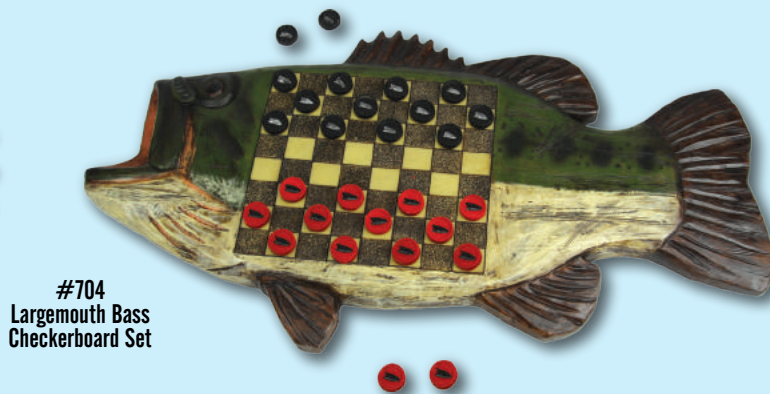

# Bears In Canoe Dominoes Set

#712 Antique Fish - 25" X 10"

REG. \$29.50  
**SPECIAL**  
**\$28.50**

#800 Canoe with Bears - 10" long

## Checkerboard Sets

#706  
Moose Antler  
Checkerboard Set

#713  
Bear Checkerboard Set

REG. \$29.50  
**SPECIAL**  
**\$28.50**

#704  
Largemouth Bass  
Checkerboard Set