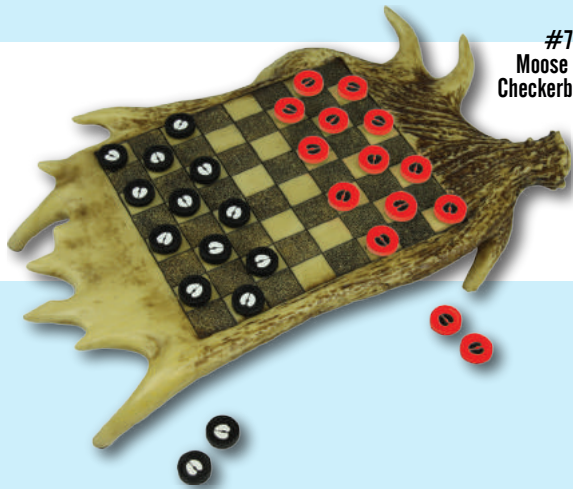

# Walleye Cribbage Set

# Bears In Canoe Dominoes Set

#712 Antique Fish - 25" X 10"

REG. \$29.50  
**SPECIAL**  
**\$28.50**

#800 Canoe with Bears - 10" long

## Checkerboard Sets

#706  
Moose Antler  
Checkerboard Set

#713  
Bear Checkerboard Set

REG. \$29.50  
**SPECIAL**  
**\$28.50**

#704  
Largemouth Bass  
Checkerboard Set