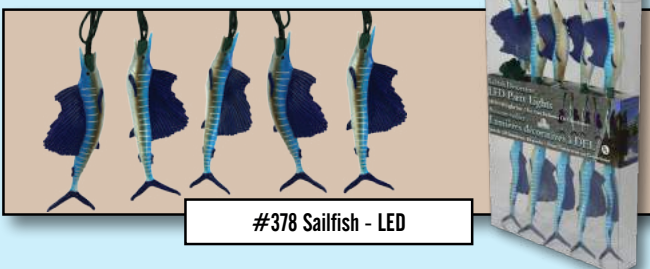

#378 Sailfish - LED