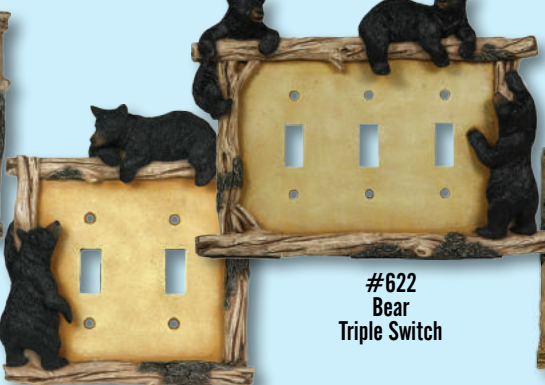

#618
Bear
Double Switch

#2156
Bear
Single Decorator

#622
Bear
Triple Switch