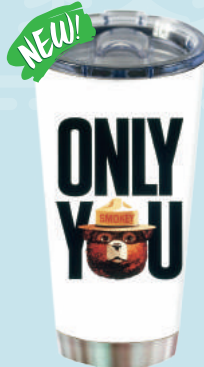

SALT & PEPPER SHAKER SET

Hand painted polyresin feature holding glass salt and pepper shakers. Approximate size on most is 7.5"H x 5.5"D x 7.5"W. Packed in color box.

#4588 Smokey Friends & Nature

DOOR MAT

#4556 If Not You, Who?

20" X 28" 1000 PIECE PUZZLES IN TIN

These jigsaw puzzles are packaged in an embossed tin and offer plenty of indoor entertainment during rainy or snowy weather with their 1,000 piece construction. When finished, each puzzle will measure 28" X 20" inches.

NEW!

#4570 Smokey and Friends

STAINLESS STEEL TRAVEL MUGS - 20 OZ

These great looking, handy 20 oz. mugs feature an easy clean lid with a sliding open/close drink opening, making them virtually spill proof while still being easy to drink from. They will fit in most car cup holders or under most single serve brewers and feature durable double wall stainless steel construction to keep your drink warm or cold for hours.