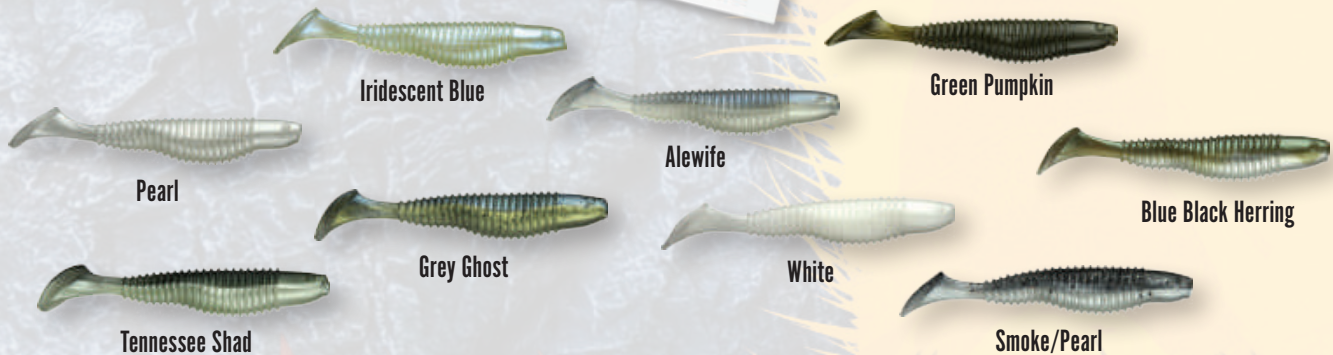

TACKLEHD.COM

BABY SHAD

The baby shad provides the perfect combination of a solid body and a thin spear tail for enticing crappie and other game fish.

Reg \$2.45
SPECIAL
\$1.85

<p>Pearl</p>  <p>549-002 2" 40-Pack</p>	<p>Threadfin Shad</p>  <p>549-028 2" 40-Pack</p>	<p>Fluorescent Pink</p>  <p>549-075 2" 40-Pack</p>	<p>Monkey Milk</p>  <p>549-091 2" 40-Pack</p>	<p>Blue Grass</p>  <p>549-132 2" 40-Pack</p>	<p>Blue Ice</p>  <p>549-133 2" 40-Pack</p>
<p>Blue Pearl</p>  <p>549-134 2" 40-Pack</p>	<p>Cajun Bug</p>  <p>549-135 2" 40-Pack</p>	<p>Chartreuse Pumpkin</p>  <p>549-136 2" 40-Pack</p>	<p>Chartreuse / Bone White</p>  <p>549-137 2" 40-Pack</p>	<p>Electric Chicken</p>  <p>549-138 2" 40-Pack</p>	<p>Keylime Black</p>  <p>549-139 2" 40-Pack</p>

SWIM BAIT

The Swimmer uses the same proprietary plastic formulation used in the Hi-Def Craw that creates neutral buoyancy and tremendous durability.

Reg \$3.45
SPECIAL
\$2.75

	Pearl	350-002	3.5"	10 Pack
		400-002	4"	8 Pack
	Iridescent Blue	350-004	3.5"	10 Pack
		400-004	4"	8 Pack
	Alewife	350-005	3.5"	10 Pack
		400-005	4"	8 Pack
	Green Pumpkin	350-006	3.5"	10 Pack
		400-006	4"	8 Pack
	Blue Back Herring	350-007	3.5"	10 Pack
		400-007	4"	8 Pack
	Tennessee Shad	350-008	3.5"	10 Pack
		400-008	4"	8 Pack
	Grey Ghost	350-009	3.5"	10 Pack
		400-009	4"	8 Pack
	Crystal Shad	350-010	3.5"	10 Pack
		400-010	4"	8 Pack
	White	350-024	3.5"	10 Pack
		400-024	4"	8 Pack
	Smoke/Pearl	350-028	3.5"	10 Pack
		400-028	4"	8 Pack