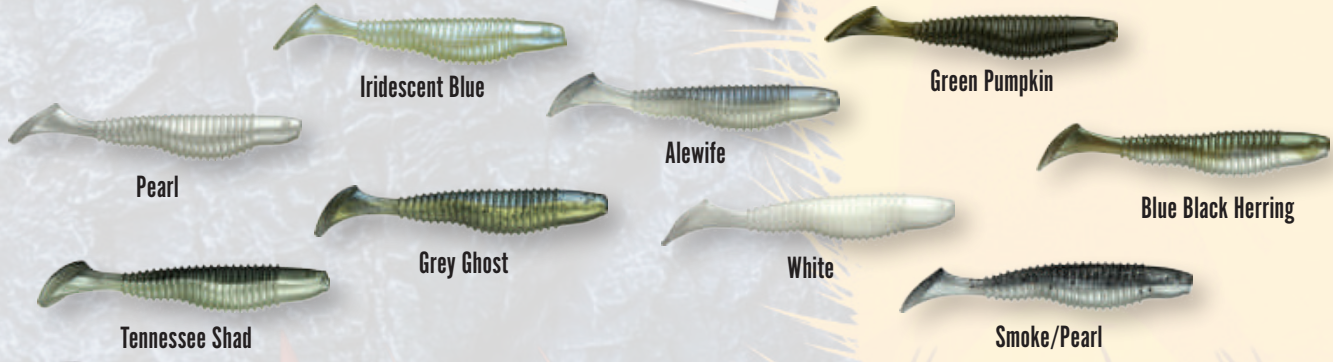

TACKLEHD.COM

BABY SHAD

The baby shad provides the perfect combination of a solid body and a thin spear tail for enticing crappie and other game fish.

Reg \$2.45
SPECIAL
\$1.85

 Pearl 549-002 2" 40-Pack	 Threadfin Shad 549-028 2" 40-Pack	 Fluorescent Pink 549-075 2" 40-Pack	 Monkey Milk 549-091 2" 40-Pack	 Blue Grass 549-132 2" 40-Pack	 Blue Ice 549-133 2" 40-Pack
 Blue Pearl 549-134 2" 40-Pack	 Cajun Bug 549-135 2" 40-Pack	 Chartreuse Pumpkin 549-136 2" 40-Pack	 Chartreuse / Bone White 549-137 2" 40-Pack	 Electric Chicken 549-138 2" 40-Pack	 Keylime Black 549-139 2" 40-Pack

SWIM BAIT

The Swimmer uses the same proprietary plastic formulation used in the Hi-Def Craw that creates neutral buoyancy and tremendous durability.

Reg \$3.45
SPECIAL
\$2.75

	Pearl	350-002	3.5"	10 Pack
		400-002	4"	8 Pack
	Iridescent Blue	350-004	3.5"	10 Pack
		400-004	4"	8 Pack
	Alewife	350-005	3.5"	10 Pack
		400-005	4"	8 Pack
	Green Pumpkin	350-006	3.5"	10 Pack
		400-006	4"	8 Pack
	Blue Back Herring	350-007	3.5"	10 Pack
		400-007	4"	8 Pack
	Tennessee Shad	350-008	3.5"	10 Pack
		400-008	4"	8 Pack
	Grey Ghost	350-009	3.5"	10 Pack
		400-009	4"	8 Pack
	Crystal Shad	350-010	3.5"	10 Pack
		400-010	4"	8 Pack
	White	350-024	3.5"	10 Pack
		400-024	4"	8 Pack
	Smoke/Pearl	350-028	3.5"	10 Pack
		400-028	4"	8 Pack